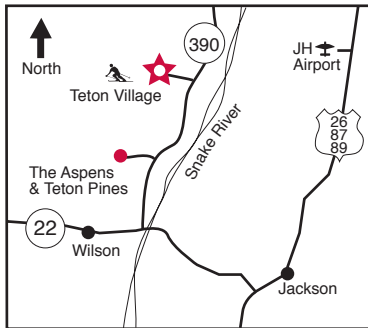

# TETON VILLAGE

Moose Creek Townhomes (see other map)

- Timber Ridge
- Sleeping Indian
- Nez Perce
- Wind River
- Teewinot
- Rendezvous
- Sundance Tennis & Swim Club

Real Estate of Jackson Hole (REJH) is the exclusive real estate company for Jackson Hole Mountain Resort.

## JACKSON HOLE RESORT LODGING

To Jackson 12 miles

To Granite Ridge (see other map)