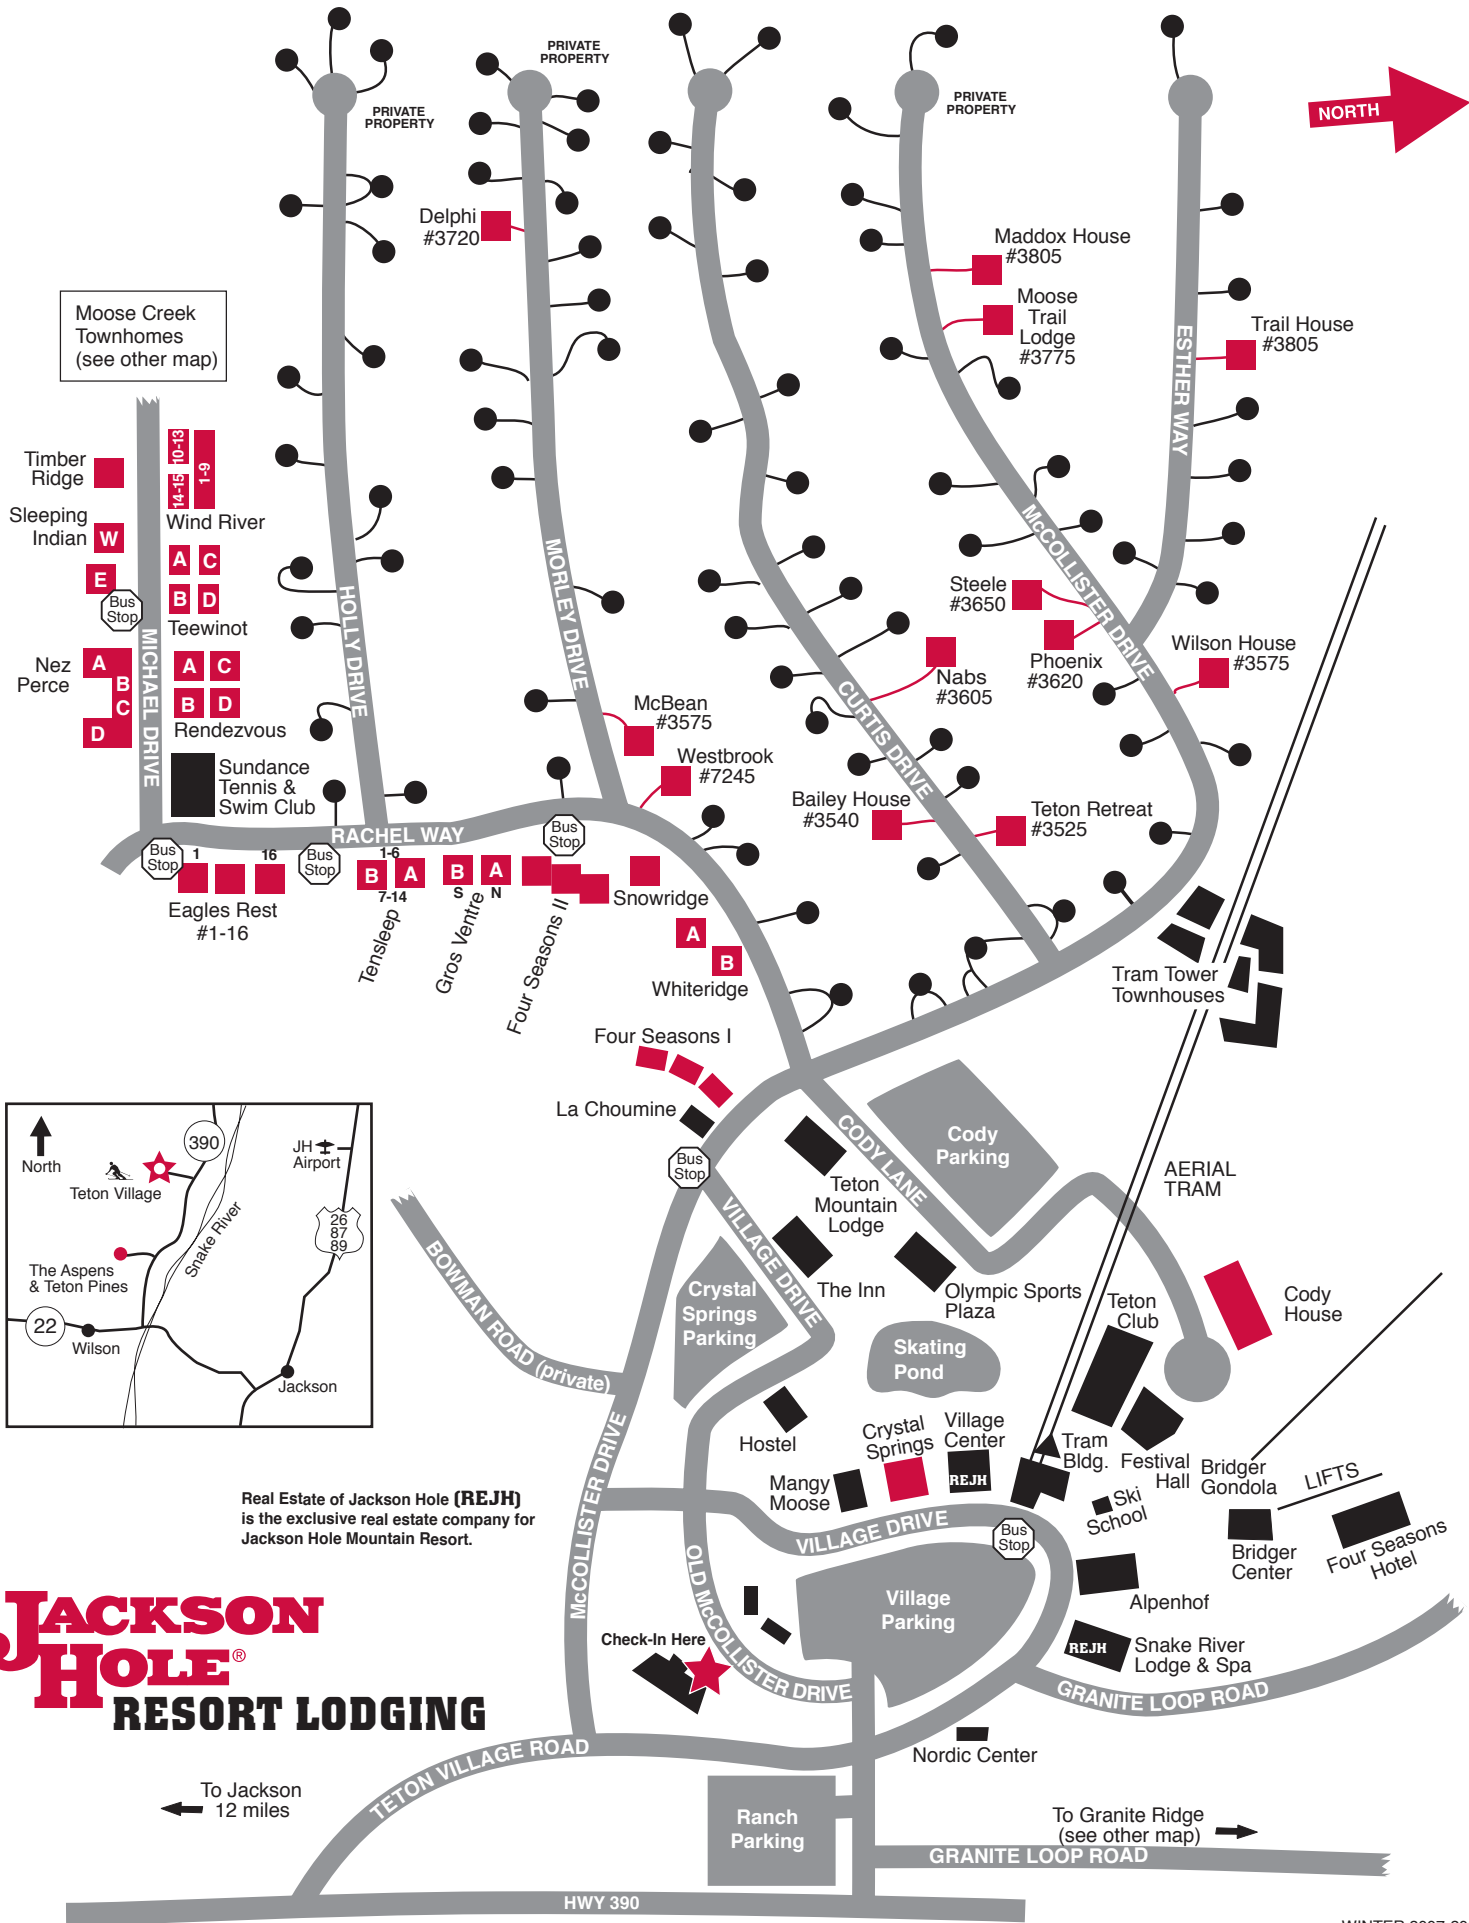

# TETON VILLAGE

Moose Creek Townhomes (see other map)

- Timber Ridge
- Sleeping Indian
- Nez Perce
- Wind River
- Teewinot
- Rendezvous
- Sundance Tennis & Swim Club

Real Estate of Jackson Hole (REJH) is the exclusive real estate company for Jackson Hole Mountain Resort.

## JACKSON HOLE RESORT LODGING

To Jackson 12 miles

To Granite Ridge (see other map)