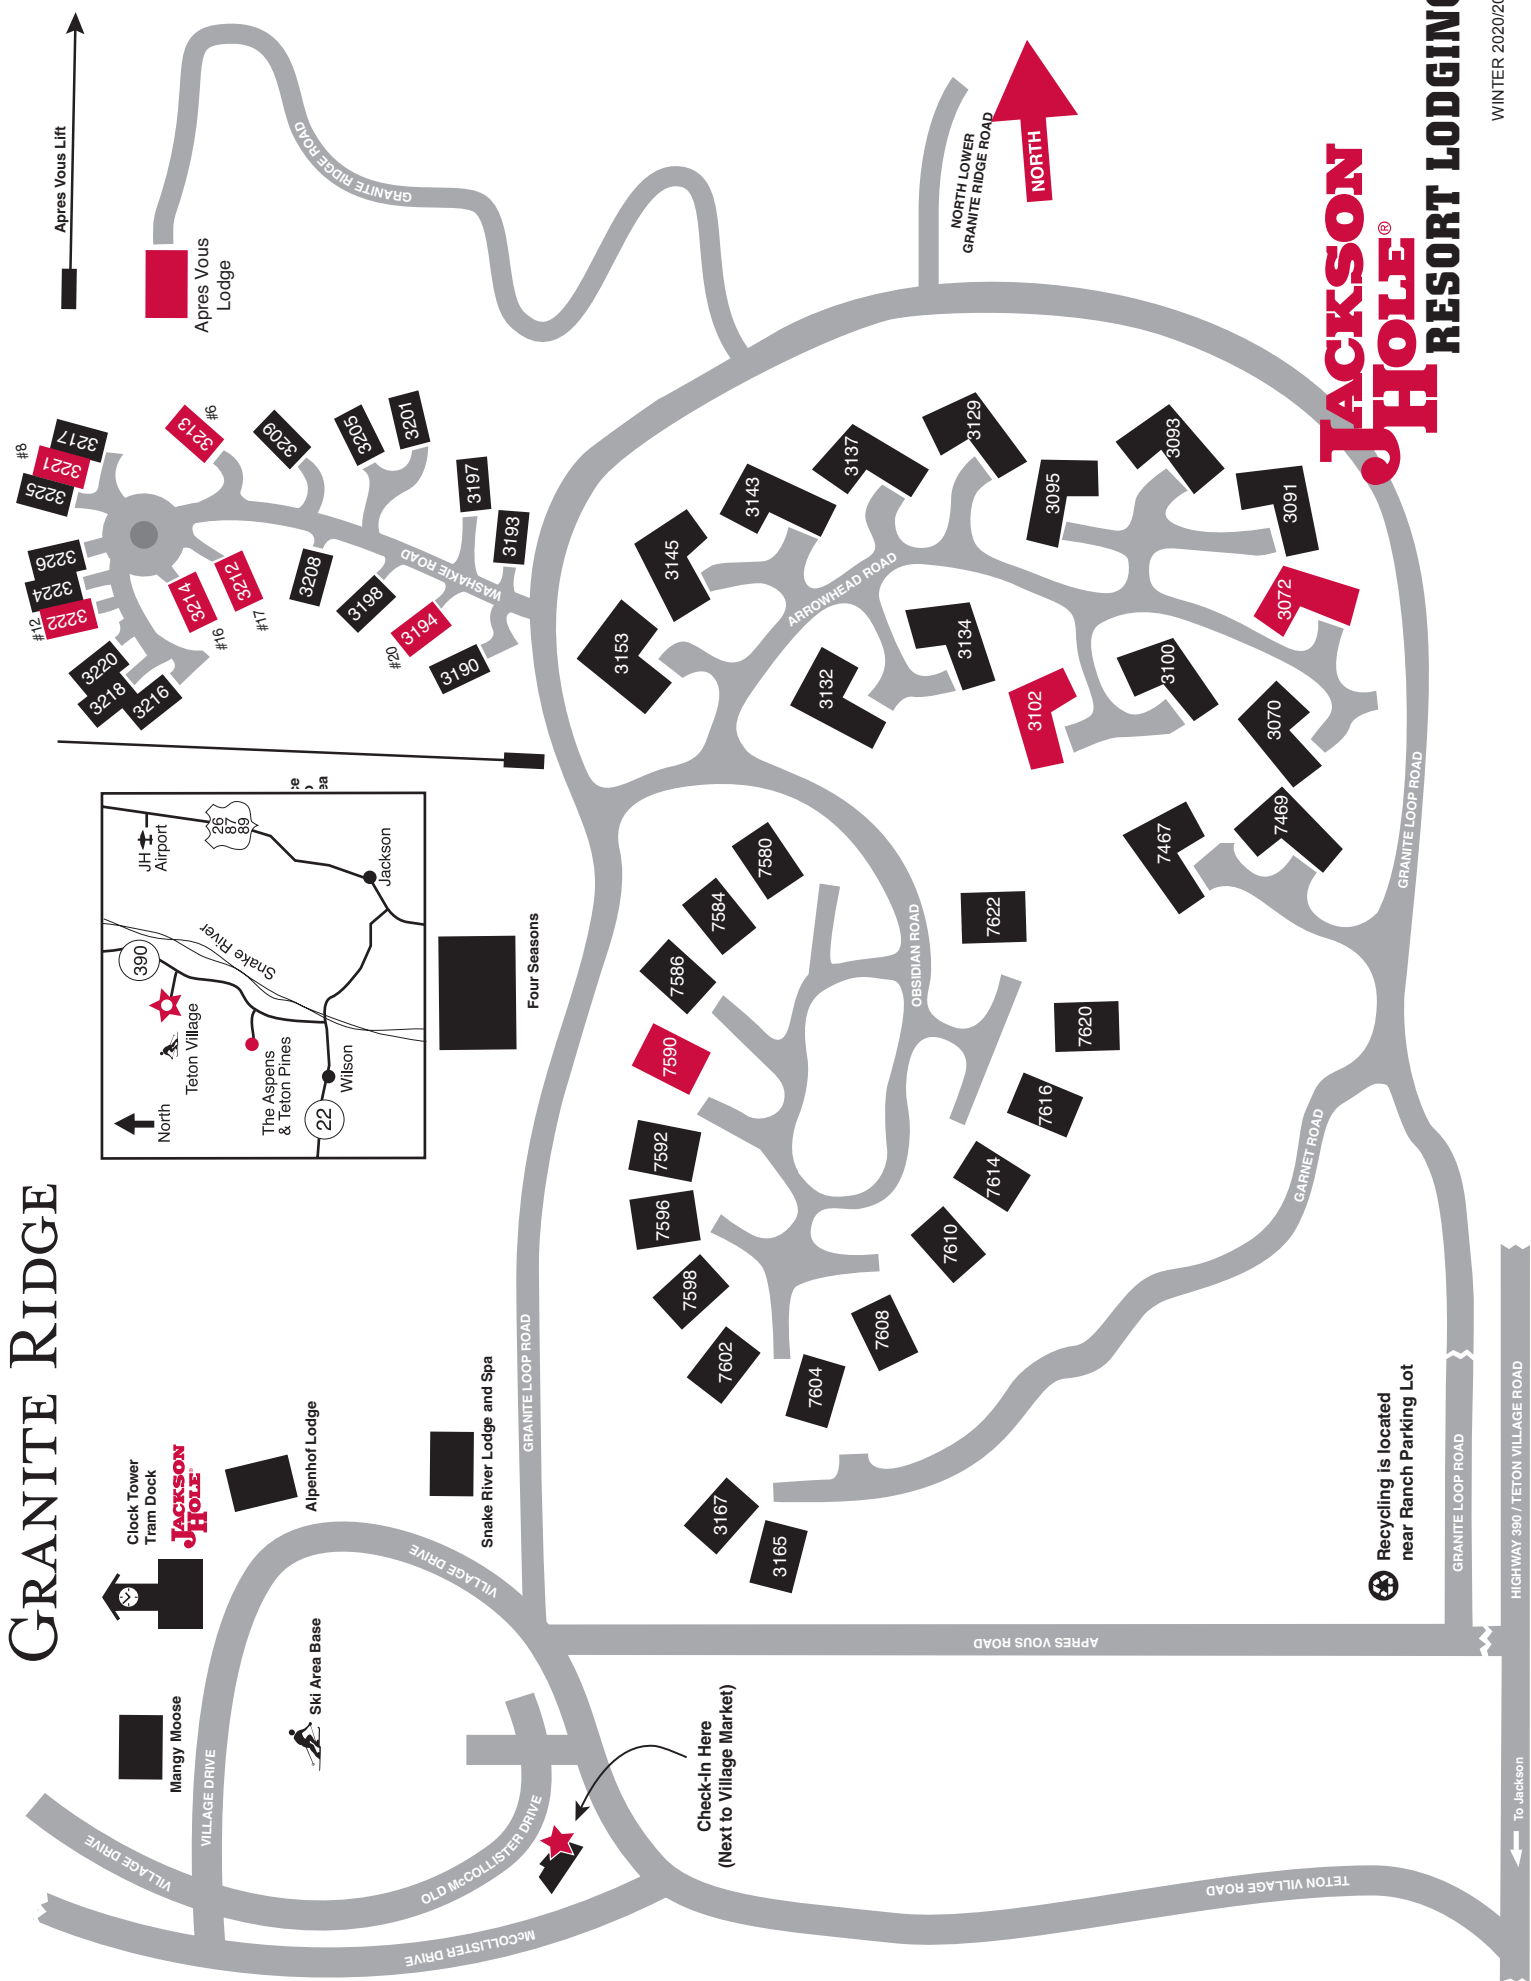

GRANITE RIDGE

JACKSON HOLE®
RESORT LODGING