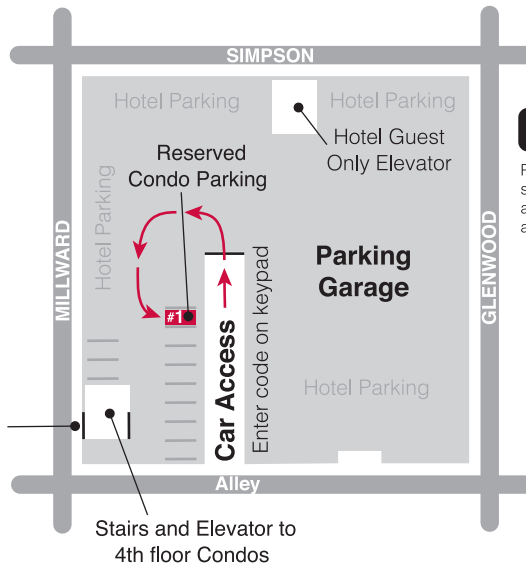

KINGS VIEW CONDO

Grand Teton National Park

Teton Village

CONDO ACCESS

Airport

BUILDING ACCESS

Please note, Marriott Springhill Suites is a separate entity. There is no condominium access from inside the hotel and all hotel amenities are for hotel guests only.

DIRECTIONS

Jackson

to Wilson

Town Square

HWY 22

BROADWAY

Jackson

JACKSON HOLE
RESORT LODGING

to Hoback Junction