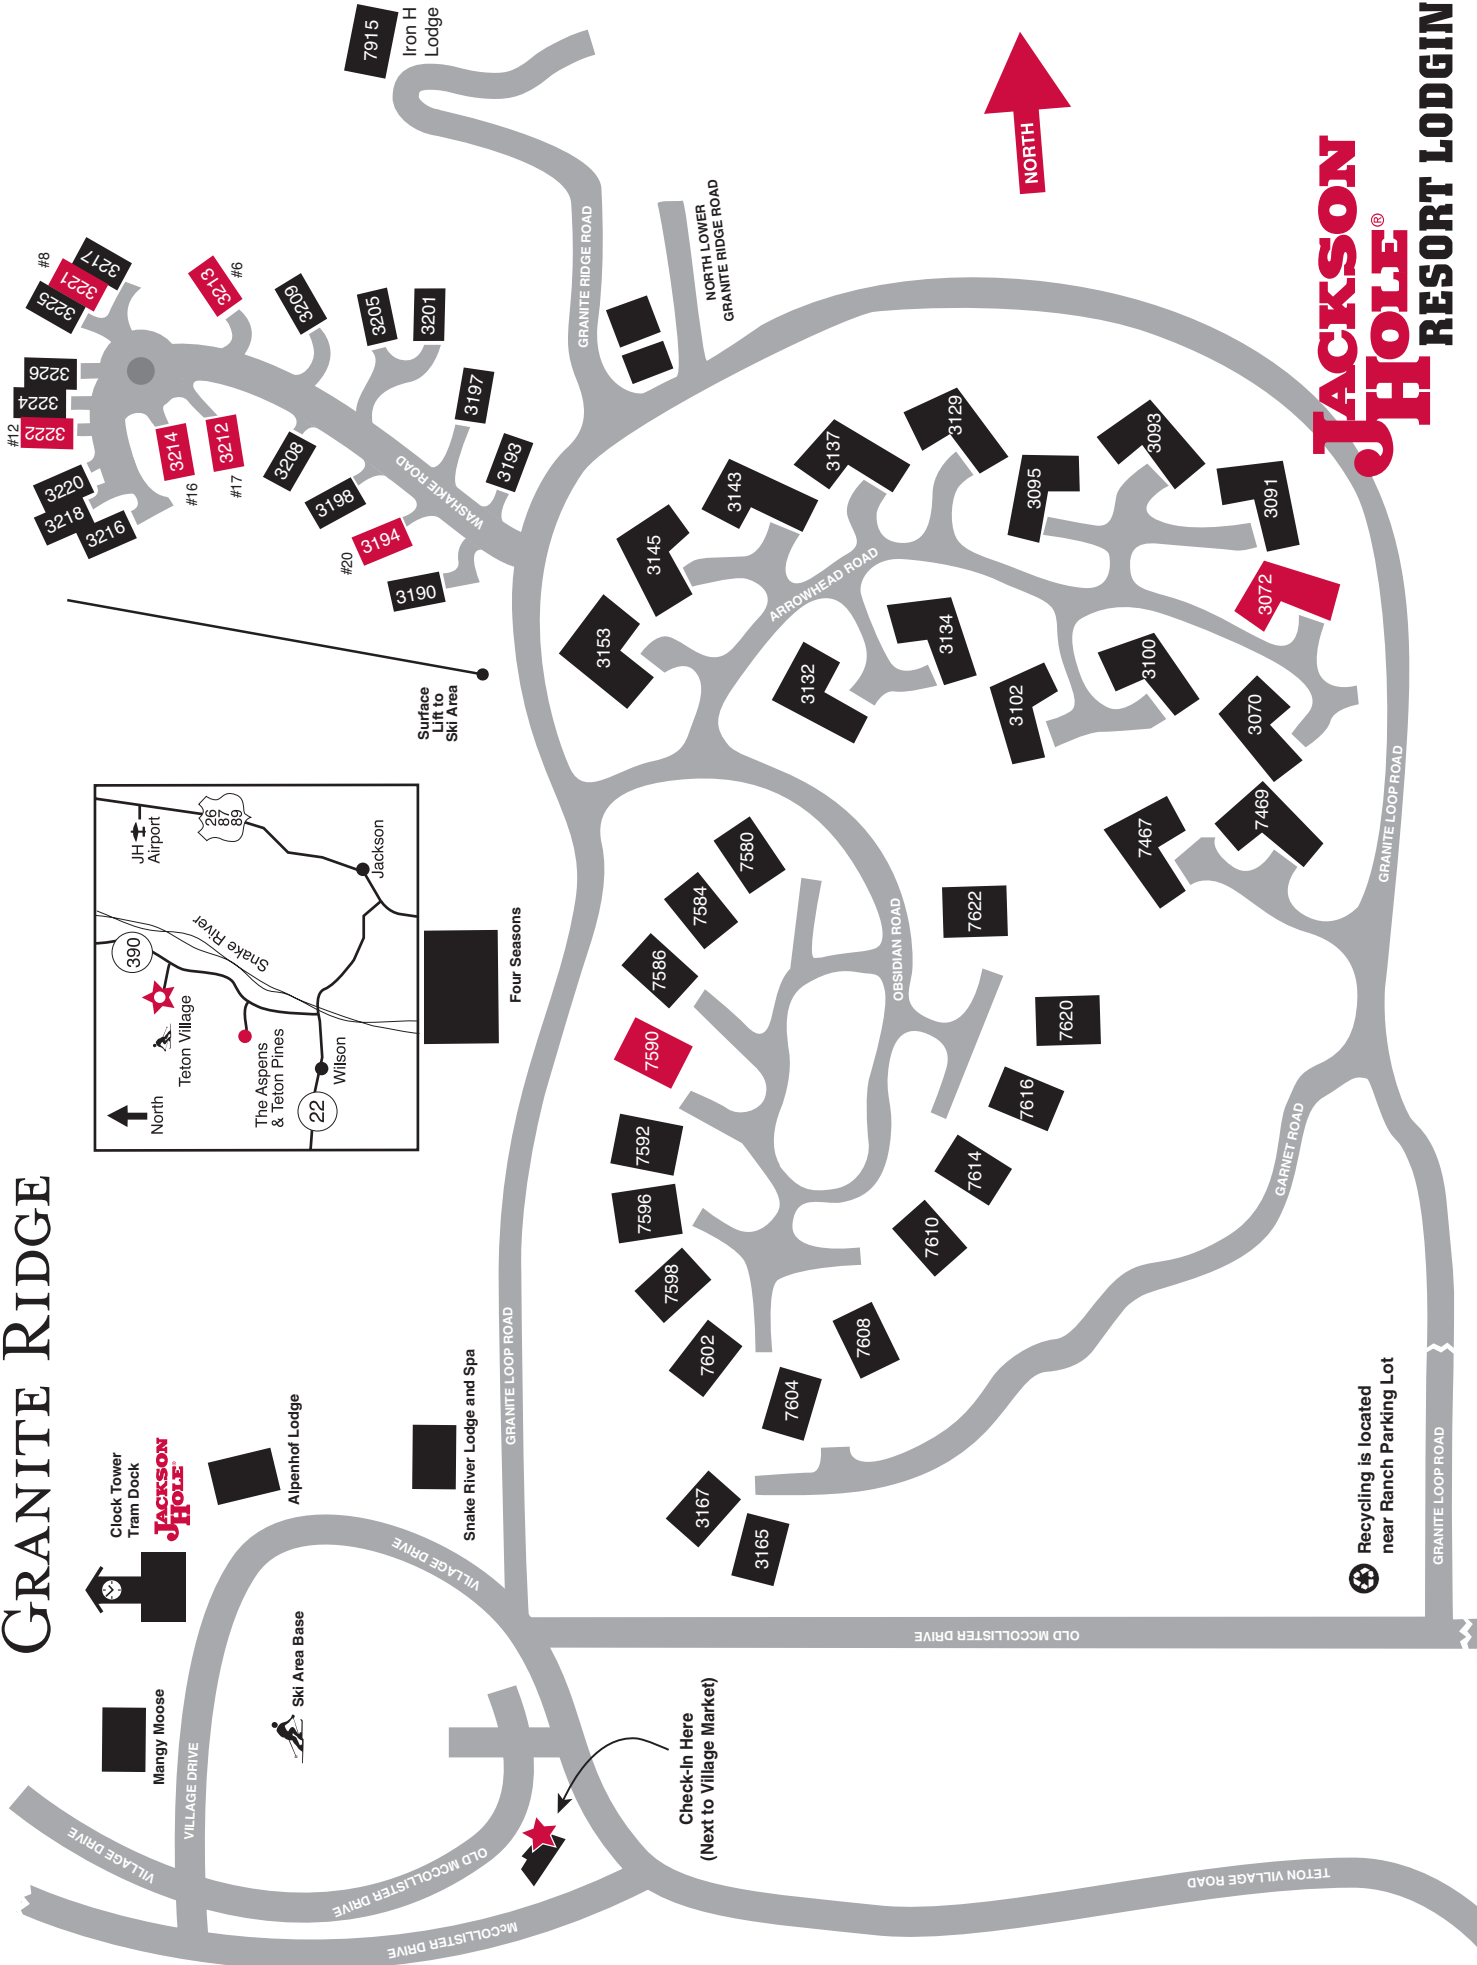

GRANITE RIDGE

**JACKSON
HOLE®
RESORT LODGING**

Clock Tower
Tram Dock

Mangy Moose

Ski Area Base

Alpenhof Lodge

Snake River Lodge and Spa

Four Seasons

Surface Lift
Ski Area

Iron H
Lodge

Check-in Here
(Next to Village Market)

Recycling is located
near Ranch Parking Lot

To Jackson

HIGHWAY 390 / TETON VILLAGE ROAD