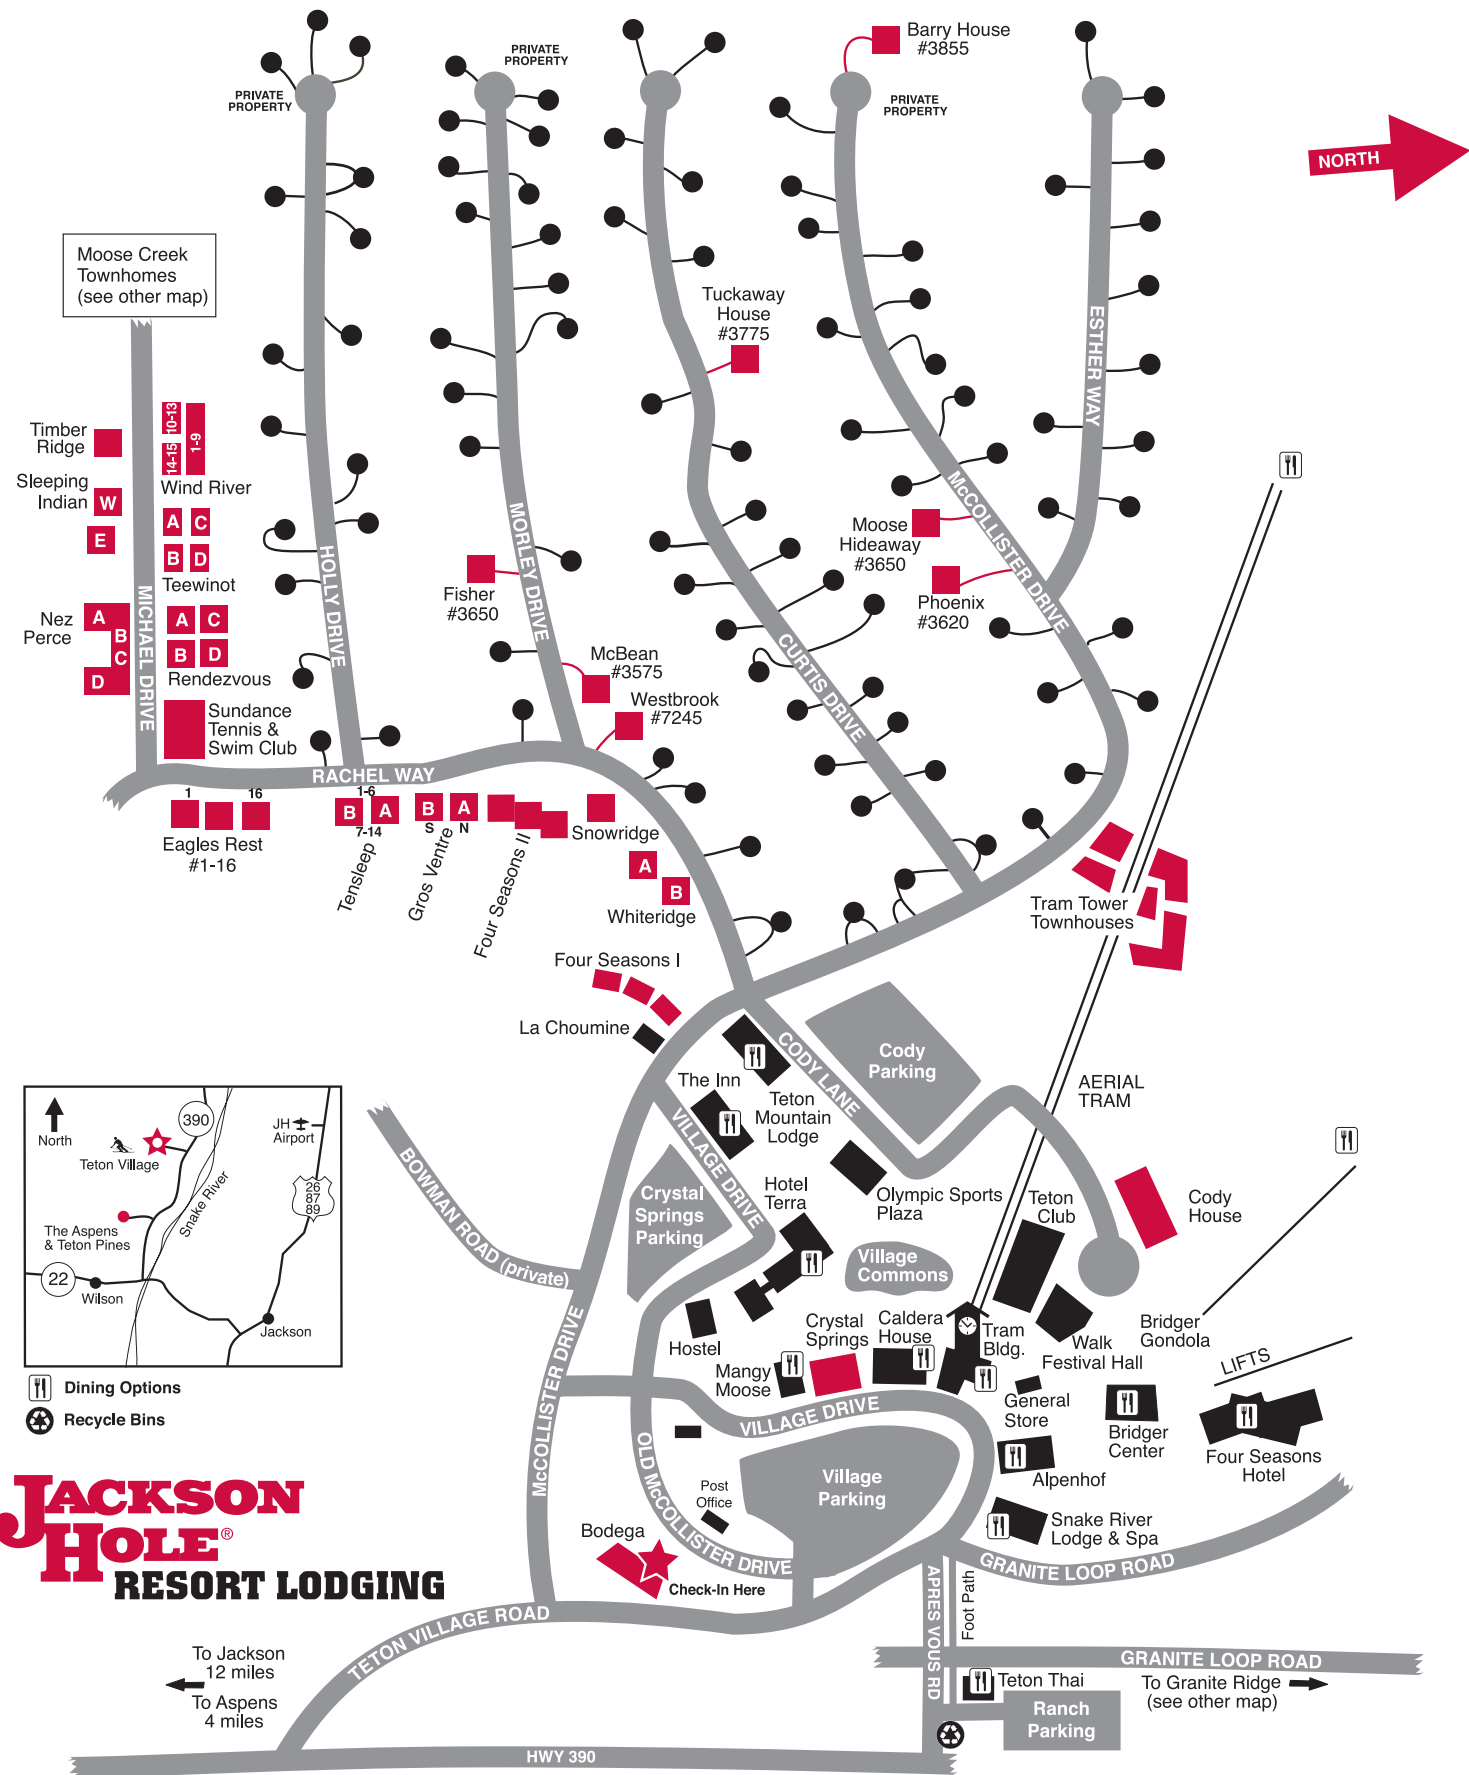

TETON VILLAGE

Moose Creek Townhomes (see other map)

- Timber Ridge
- Sleeping Indian
- Nez Perce
- Wind River
- Teewinot
- Rendezvous
- Sundance Tennis & Swim Club

- Barry House #3855
- Tuckaway House #3775
- Moose Hideaway #3650
- Phoenix #3620
- Fisher #3650
- McBean #3575
- Westbrook #7245