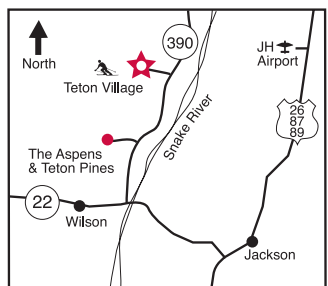

- Dining Options
- Recycle Bins

JACKSON HOLE
RESORT LODGING

To Jackson 12 miles
To Aspens 4 miles

To Granite Ridge (see other map)

HWY 390