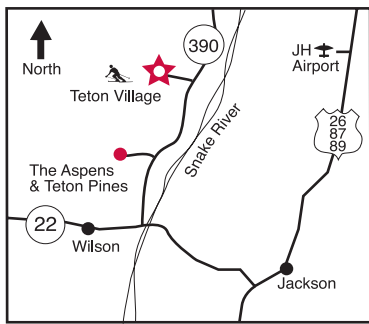

MOOSE CREEK

 Recycling is located in Ranch Parking Lot