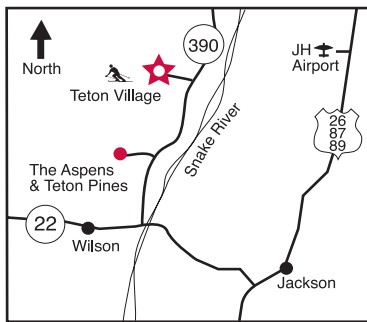

MOOSE CREEK

 Recycling is located in Ranch Parking Lot